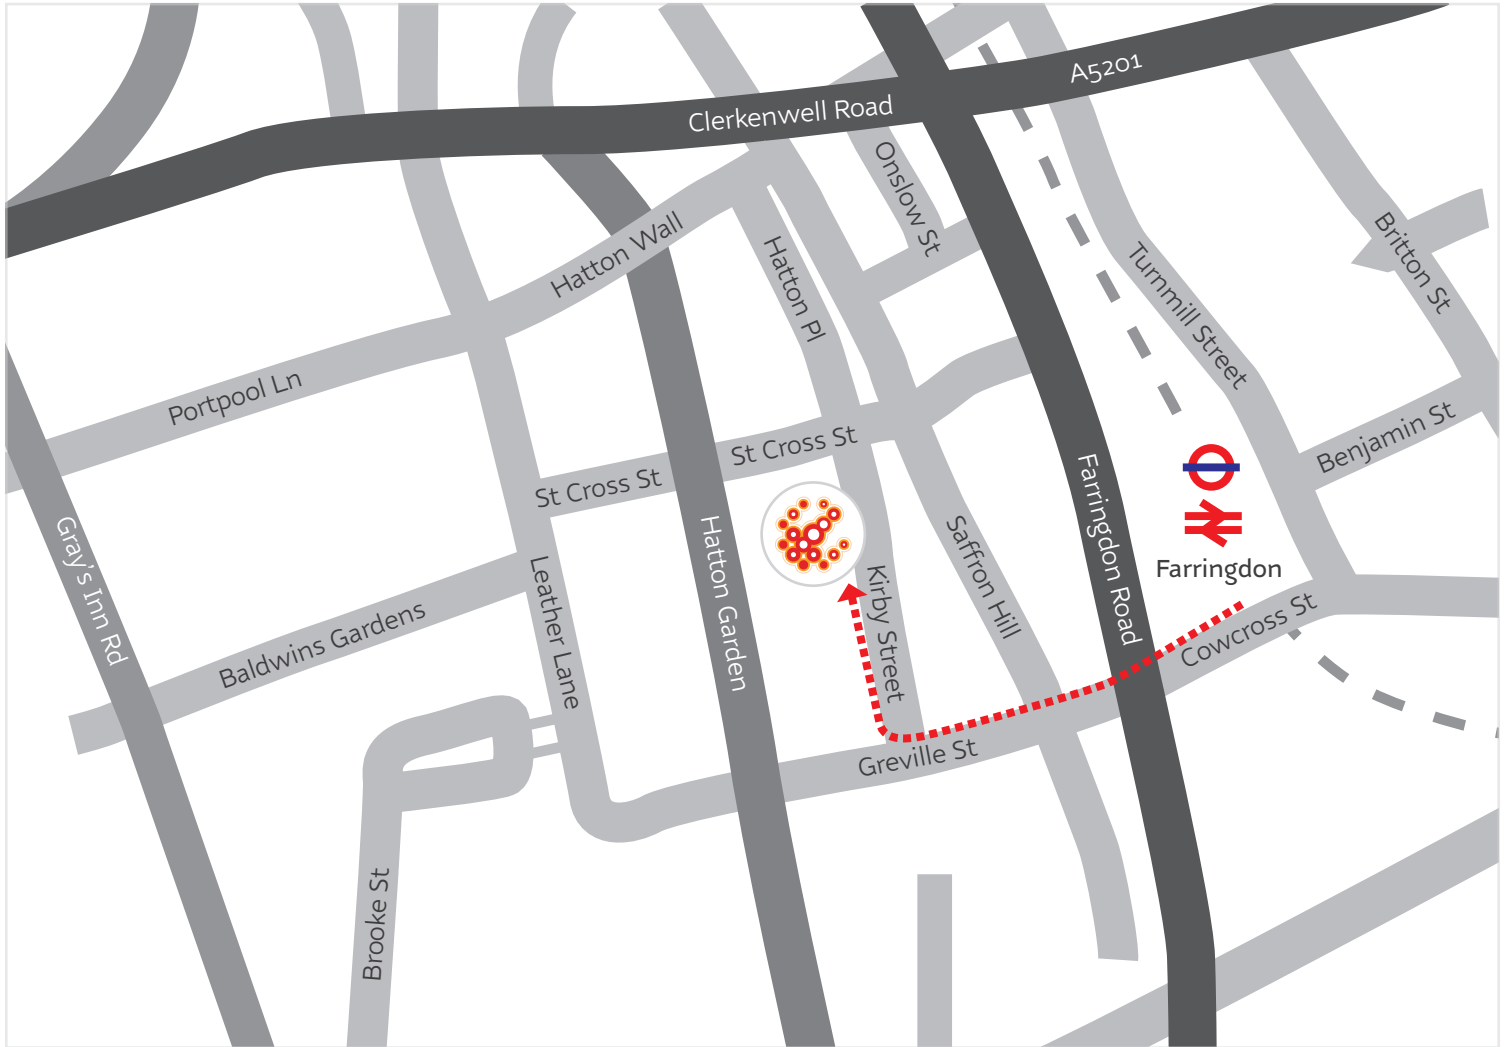

Directions to Epiphany London

- » From Farringdon Station head southwest on Cowcross St toward Farringdon Road
- » Continue onto Greville Street
- » Turn right at Kirby Street
- » Continue along Kirby Street
- » Epiphany is situated on the left hand side